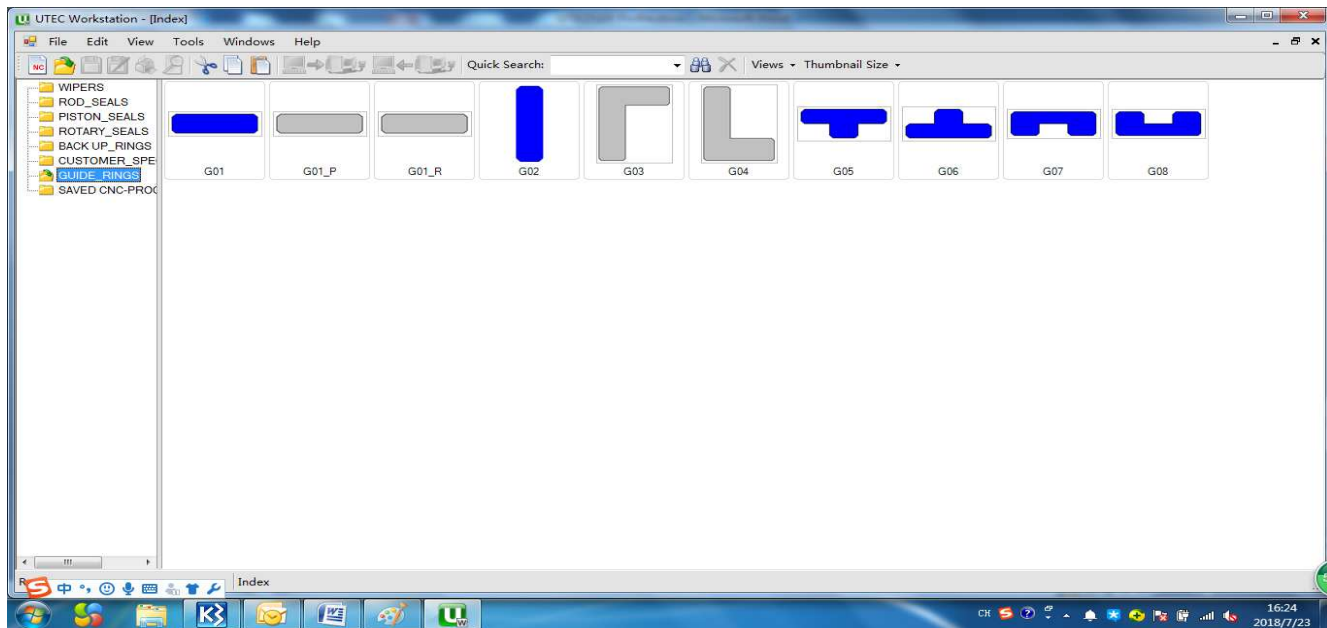

UTEC "FLEX" Software outline

Overview of Rod Seal

Overview of Rotary Seal

Overview of Wipers

Overview of Piston Seal

Overview of Back Up Rings

Overview of Guide Rings

Overview of Customer Profile