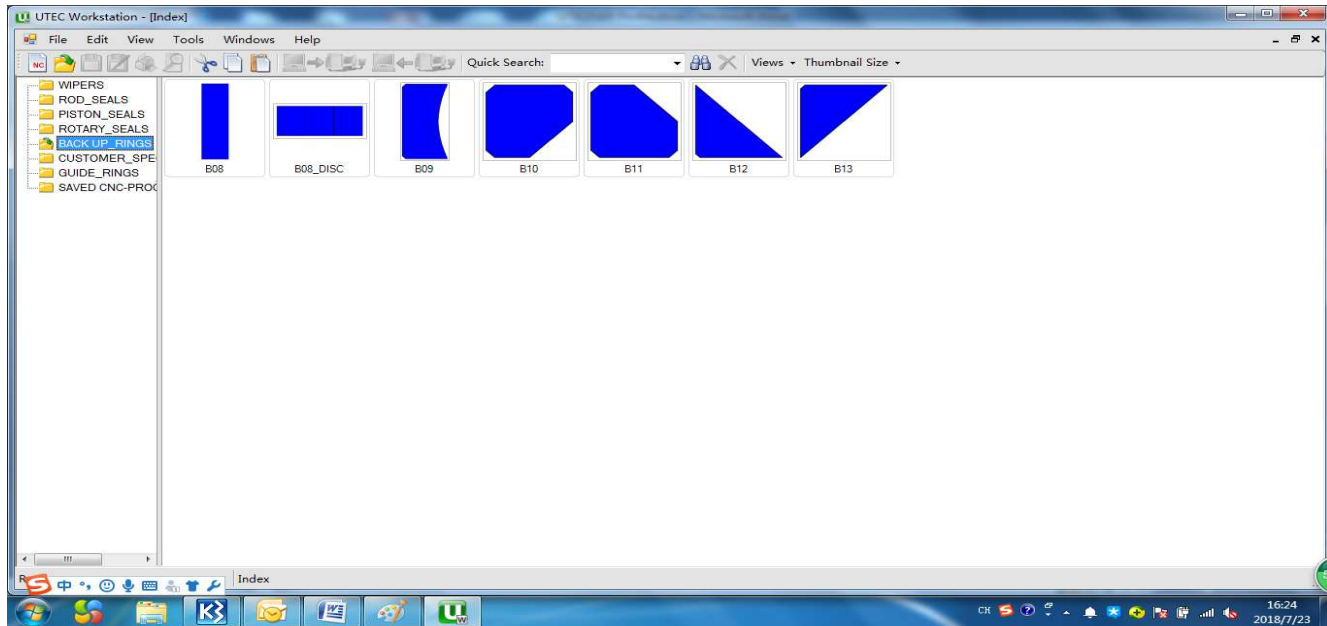

UTEC "FLEX" Software outline

Overview of Rod Seal

Overview of Rotary Seal

Overview of Wipers

Overview of Piston Seal

Overview of Back Up Rings

Overview of Guide Rings

Overview of Customer Profile