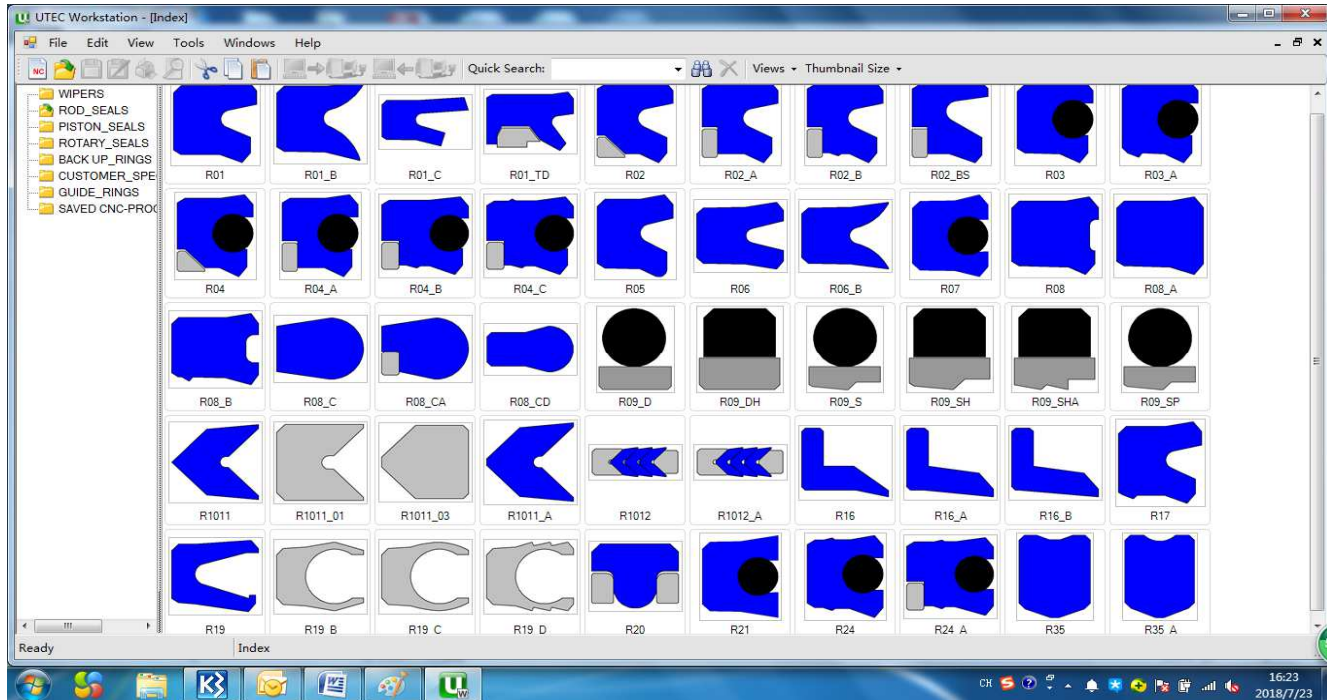

UTEC "FLEX" Software outline

Overview of Rod Seal

Overview of Rotary Seal

Overview of Wipers

Overview of Piston Seal

Overview of Back Up Rings

Overview of Guide Rings

Overview of Customer Profile