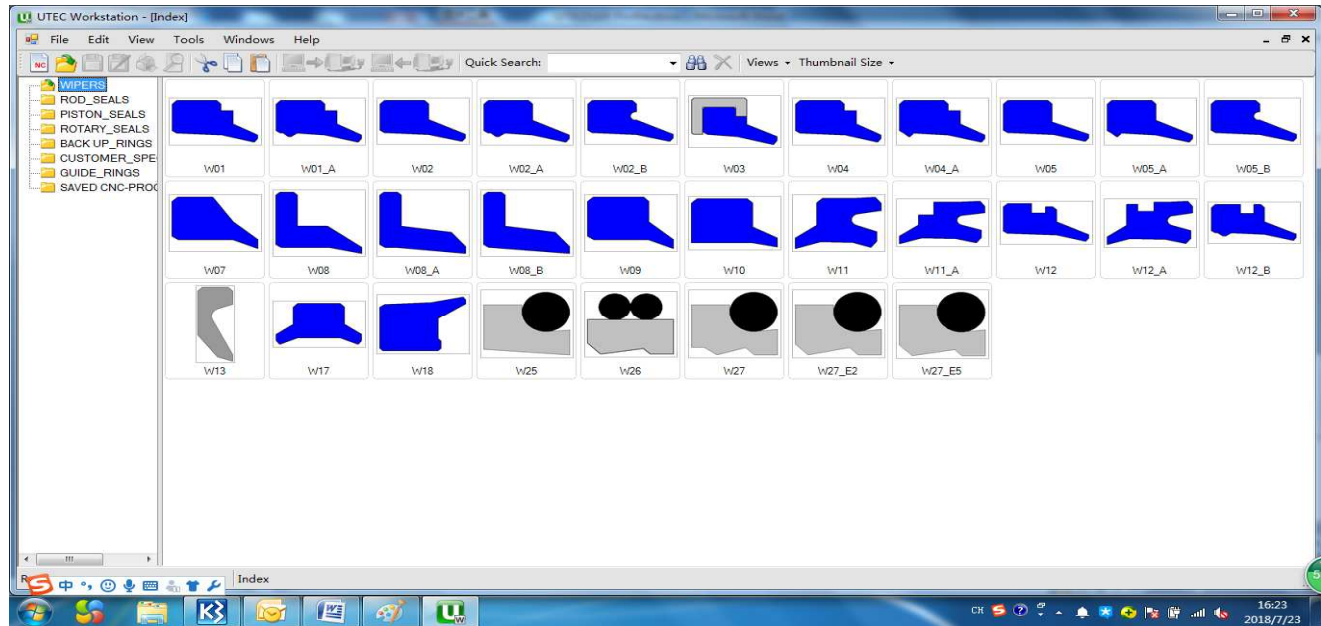

UTEC "FLEX" Software outline

Overview of Rod Seal

Overview of Rotary Seal

Overview of Wipers

Overview of Piston Seal

Overview of Back Up Rings

Overview of Guide Rings

Overview of Customer Profile