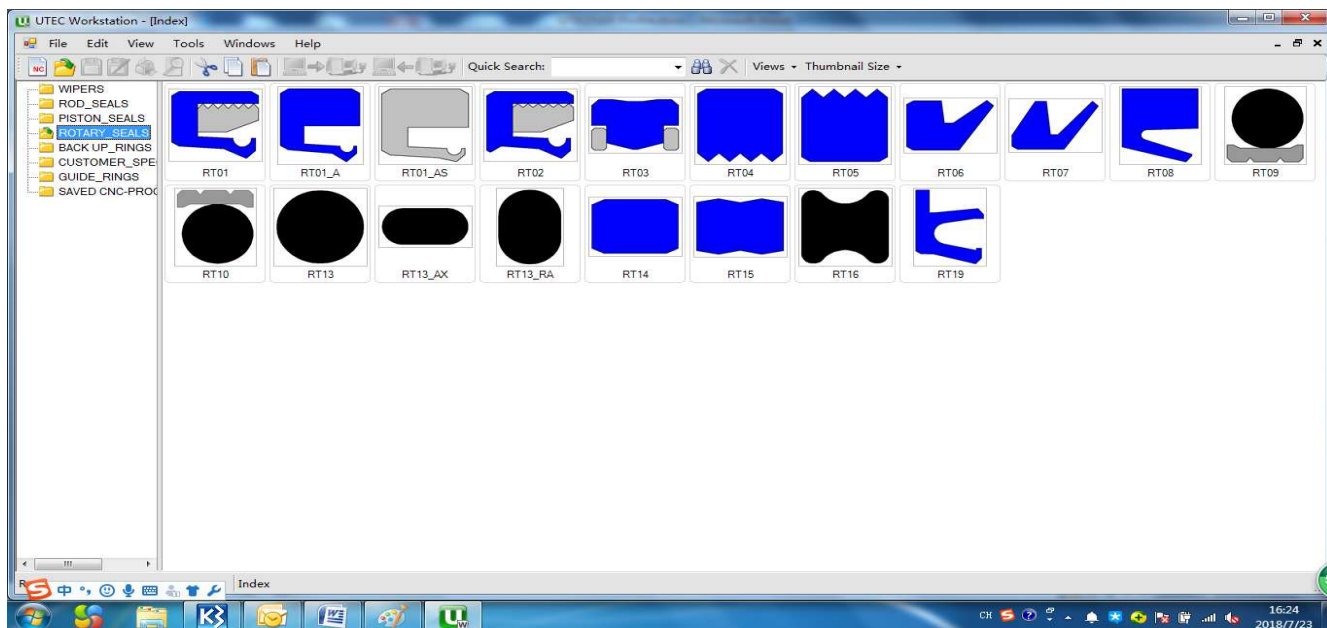

UTEC "FLEX" Software outline

Overview of Rod Seal

Overview of Rotary Seal

Overview of Wipers

Overview of Piston Seal

Overview of Back Up Rings

Overview of Guide Rings

Overview of Customer Profile