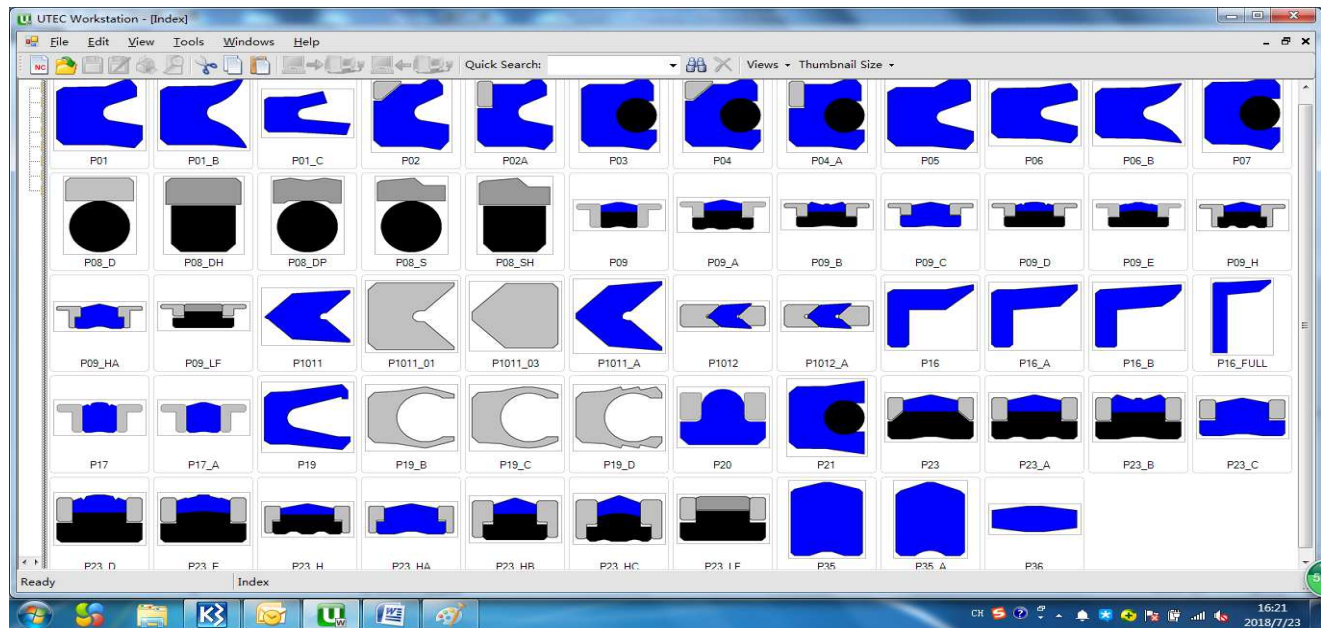

UTEC "FLEX" Software outline

Overview of Rod Seal

Overview of Rotary Seal

Overview of Wipers

Overview of Piston Seal

Overview of Back Up Rings

Overview of Guide Rings

Overview of Customer Profile